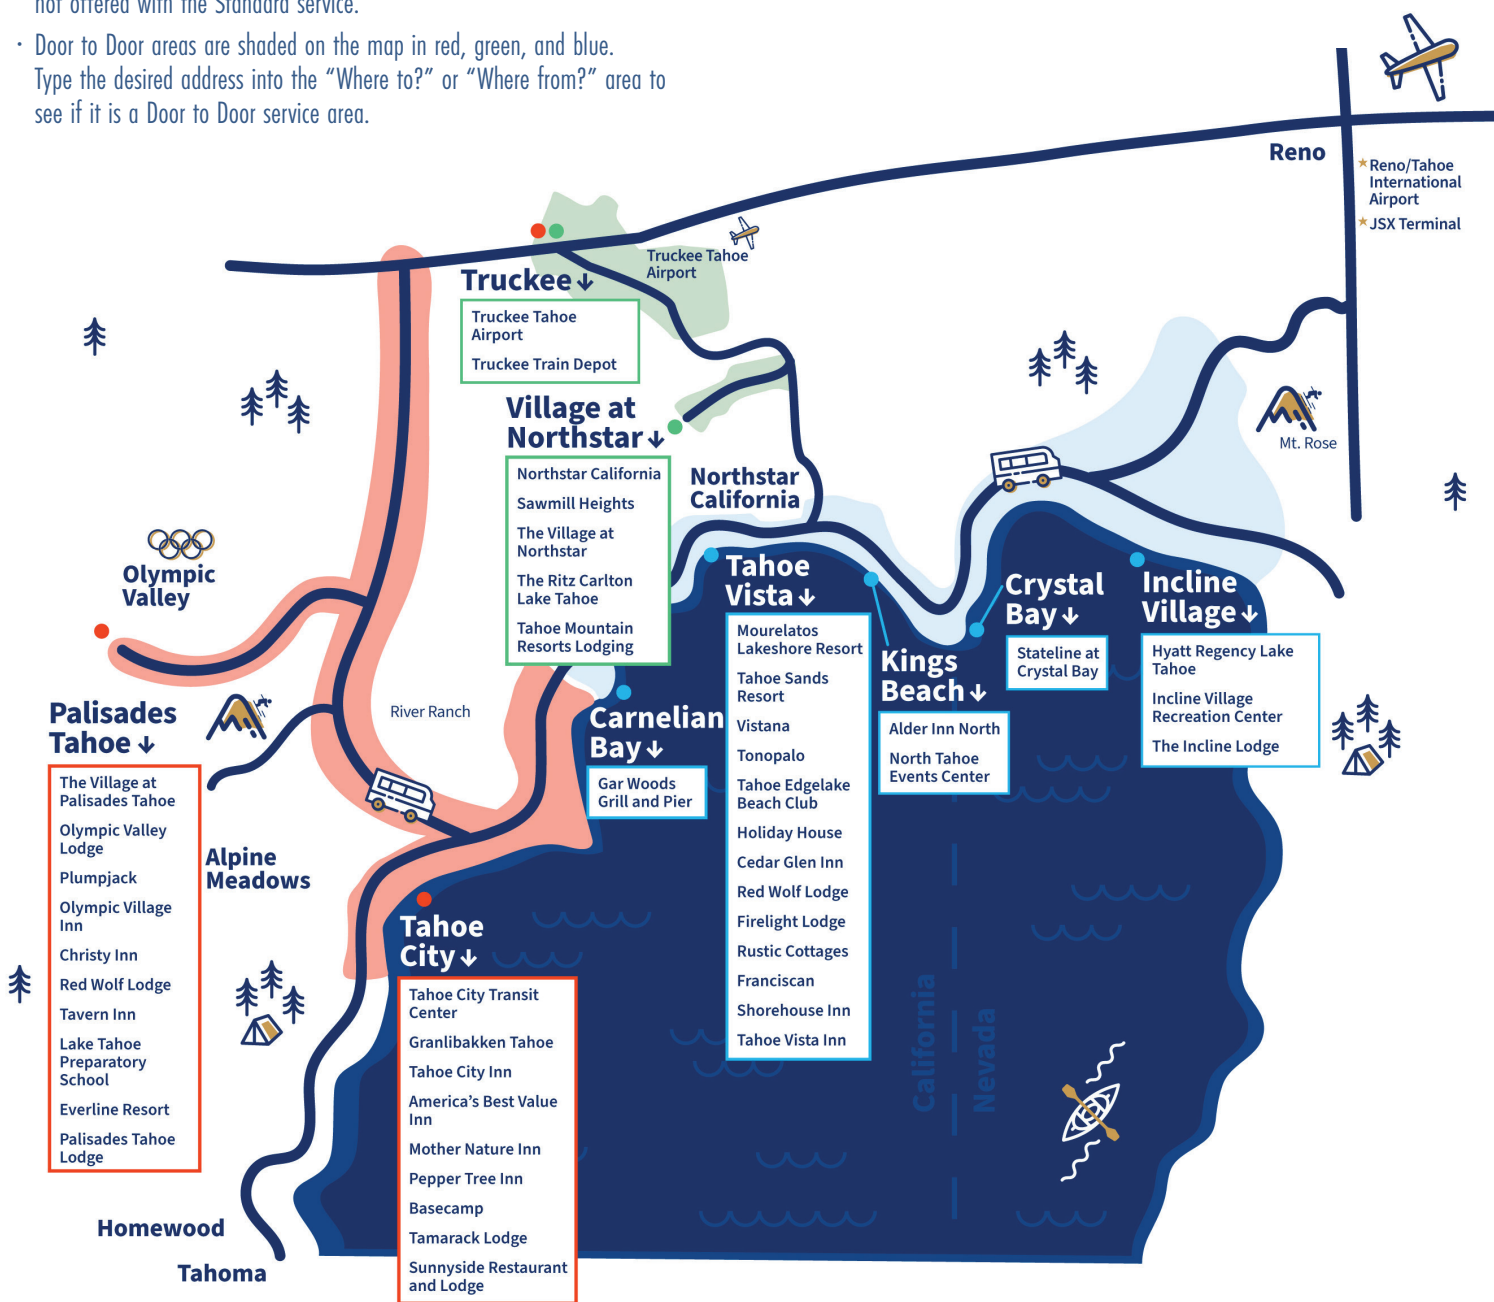

### Standard Service:

- Between the Reno Tahoe International Airport and select stops at lodging properties and transportation hubs.
- Offered at a lower cost than Door to Door service.
- Must reserve for a select stop listed on this flyer.

### Door to Door Service:

- Available for a higher price to those looking to be dropped off at a location not offered with the Standard service.
- Door to Door areas are shaded on the map in red, green, and blue. Type the desired address into the "Where to?" or "Where from?" area to see if it is a Door to Door service area.

- |   |                           |
|---|---------------------------|
| ● <b>Red Route</b> – Olympic Valley, Tahoe City, West Shore                                 | <b>Door-to-Door Zones</b> |
| ● <b>Green Route</b> – Truckee, Northstar   | ● Red Zone                |
| ● <b>Blue Route</b> – Carnelian Bay, Tahoe Vista, Kings Beach, Crystal Bay, Incline Village | ● Green Zone              |
|   | ● Blue Zone               |

#### TO AIRPORT

SUNNYSIDE	5:55am-6:05am	7:55am-8:05am	9:25am-9:35am	12:25pm-12:35pm	4:55pm-5:05pm
GRANLIBAKKEN	6:00am-6:20am	8:00am-8:20am	9:30am-9:50am	12:30pm-12:50pm	5:00pm-5:20pm
TAHOE CITY LOCATIONS	6:10am-6:30am	8:10am-8:30am	9:40am-10:00am	12:40pm-1:00pm	5:10pm-5:30pm
RIVER RANCH / ALPINE MEADOWS	6:20am-6:40am	8:20am-8:40am	9:50am-10:10am	12:50pm-1:10pm	5:20pm-5:40pm
PALISADES TAHOE / OLYMPIC VALLEY	6:30am-6:50am	8:30am-8:50am	10:00am-10:20am	1:00pm-1:20pm	5:30pm-5:50pm
TRUCKEE TRAIN DEPOT	6:40am-7:00am	8:40am-9:00am	10:10am-10:30am	1:10pm-1:30pm	5:40pm-6:00pm